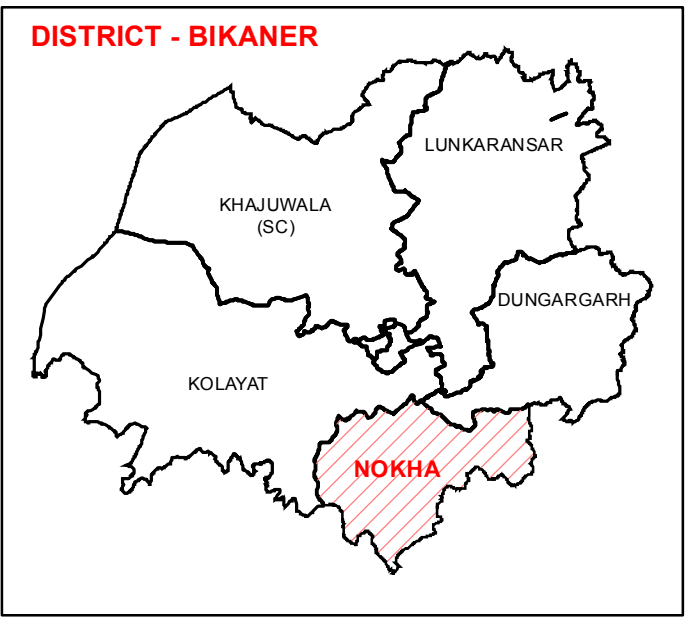

ASSEMBLY CONSTITUENCY - NOKHA-18 DISTRICT - BIKANER

Legend

- T Tehsil Headquarter
- R ILR Headquarter
- P Patwar Circle Headquarter
- Tehsil Name Tehsil Boundary
- ILR Circle Name ILR Circle Boundary
- Patwar Circle Boundary Patwar Circle Boundary
- Village Name Village Boundary

**State Remote Sensing Application Centre
DST, GoR, Jodhpur**