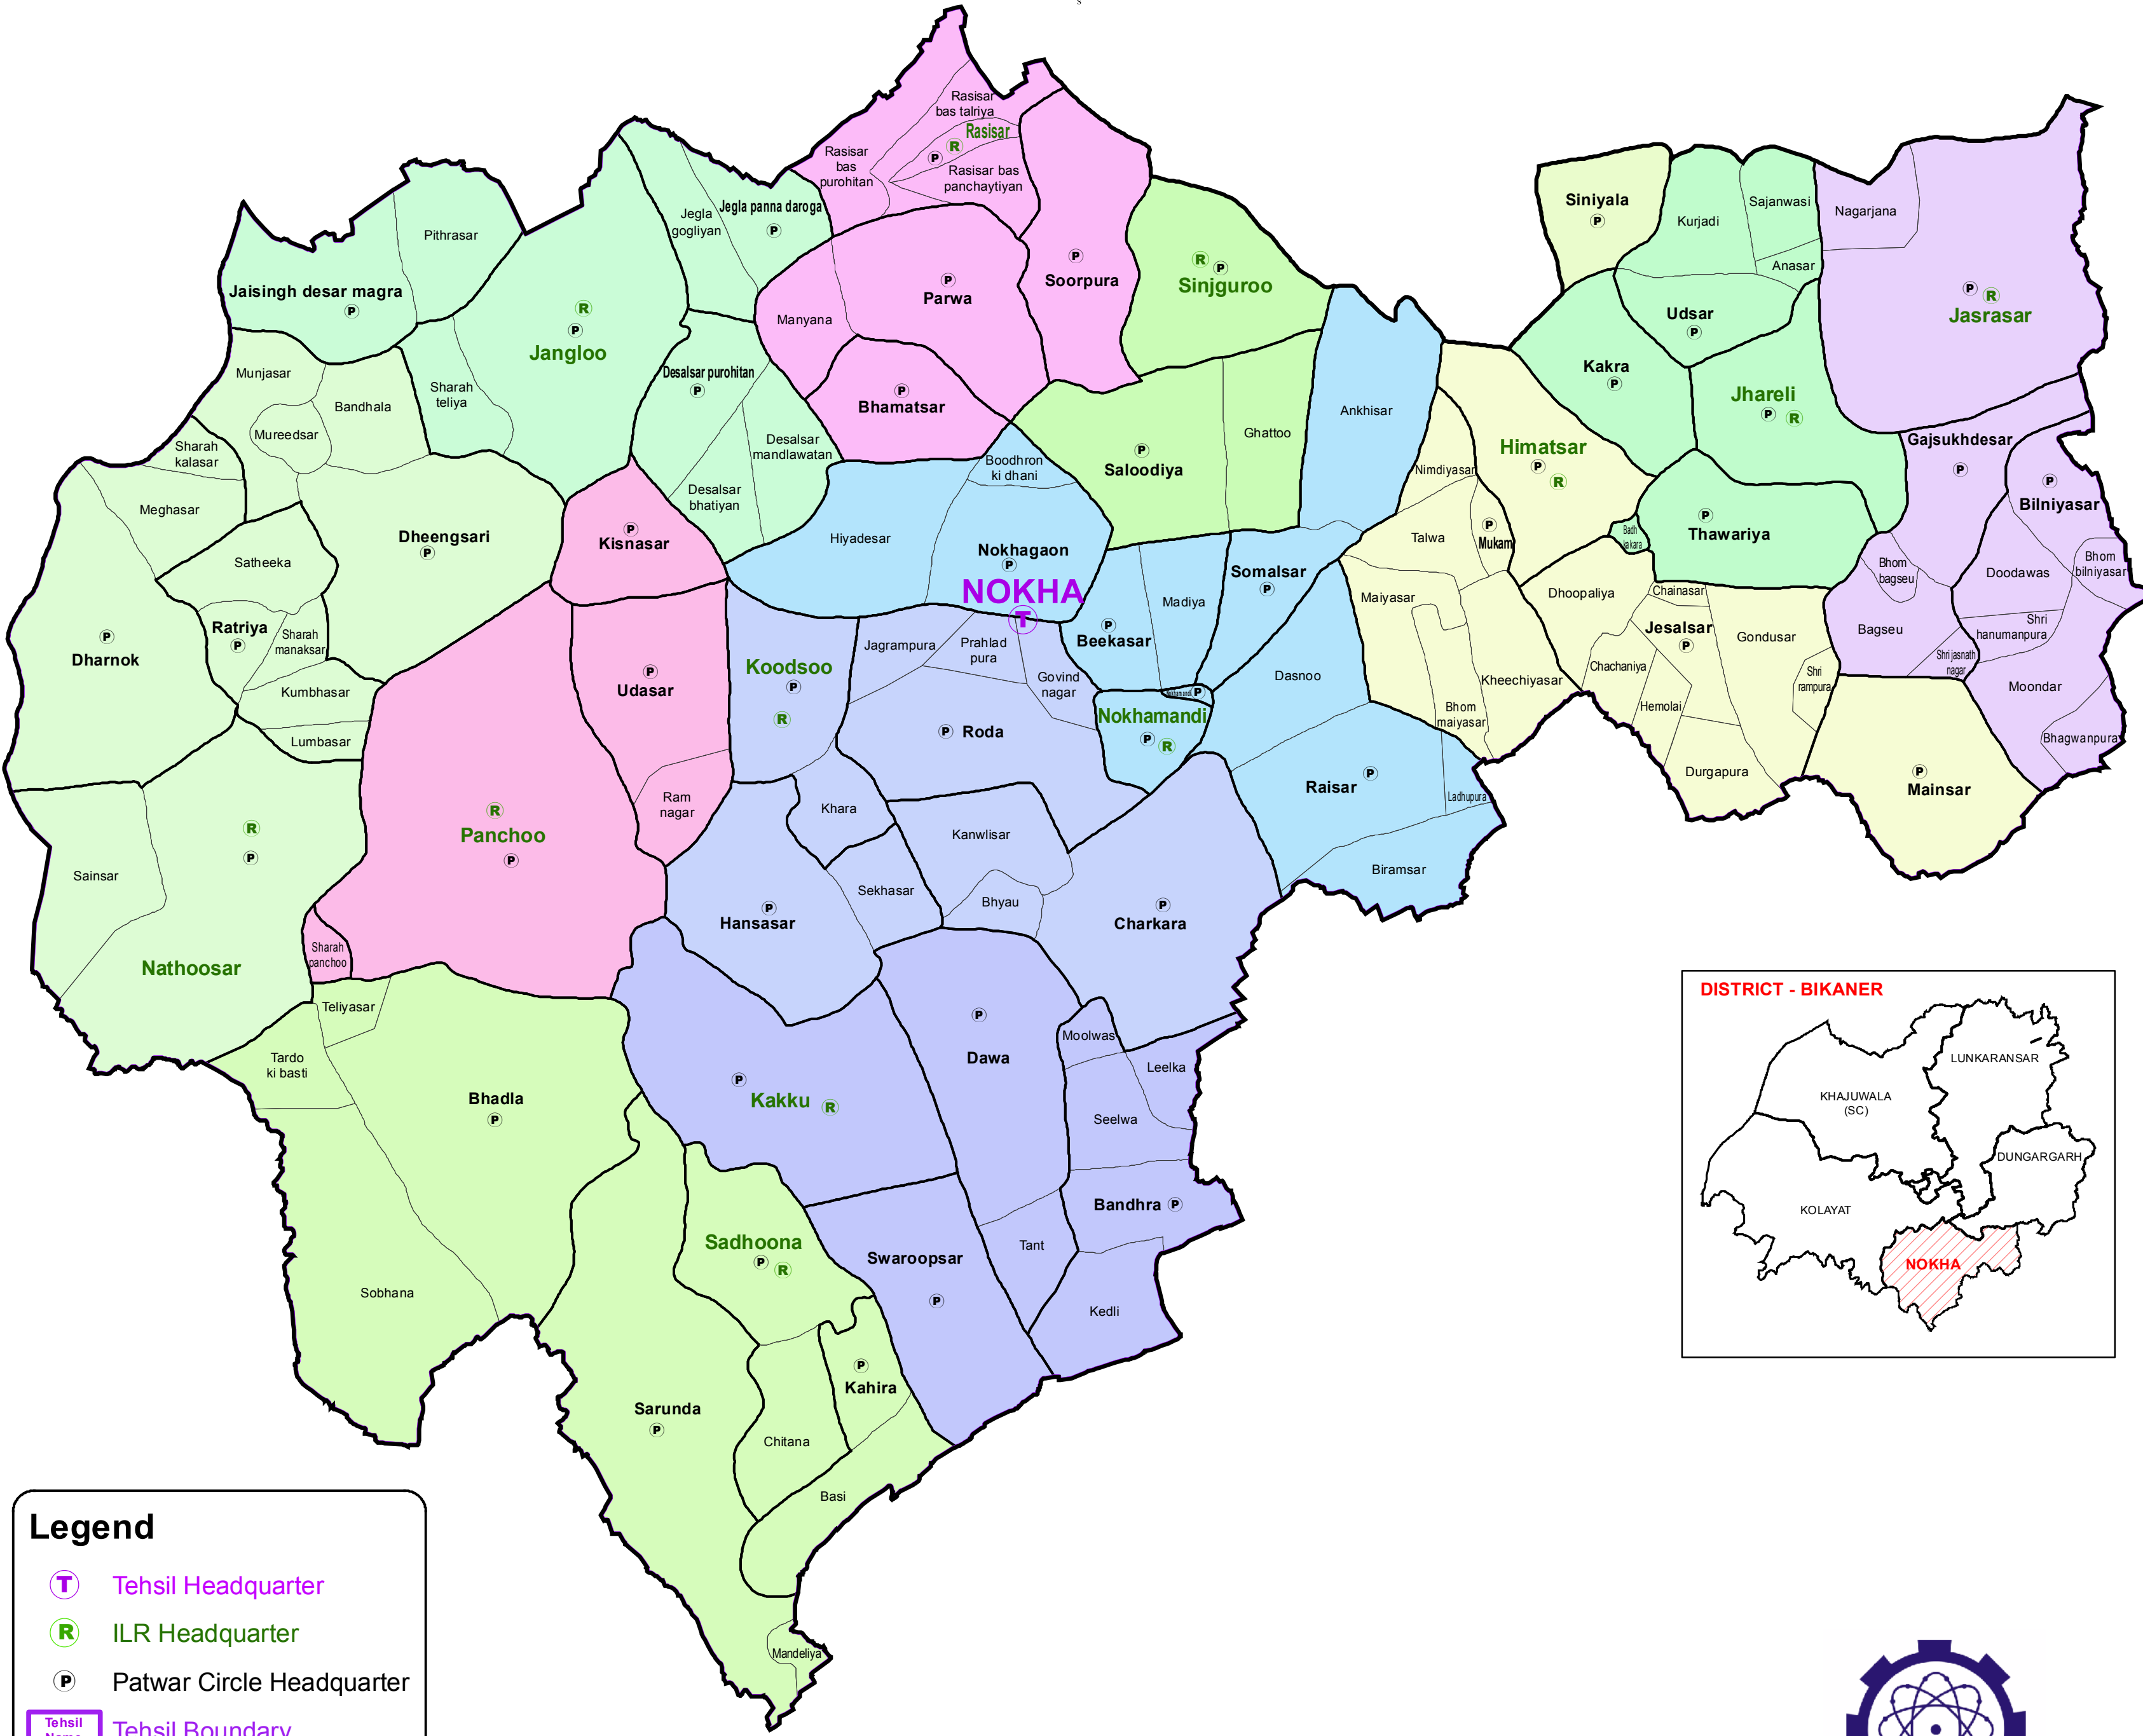

ASSEMBLY CONSTITUENCY - NOKHA-18 DISTRICT - BIKANER

Legend

- T Tehsil Headquarter
- R ILR Headquarter
- P Patwar Circle Headquarter
- Tehsil Name Tehsil Boundary
- ILR Circle Name ILR Circle Boundary
- Patwar Circle Boundary Patwar Circle Boundary
- Village Name Village Boundary

**State Remote Sensing Application Centre
DST, GoR, Jodhpur**